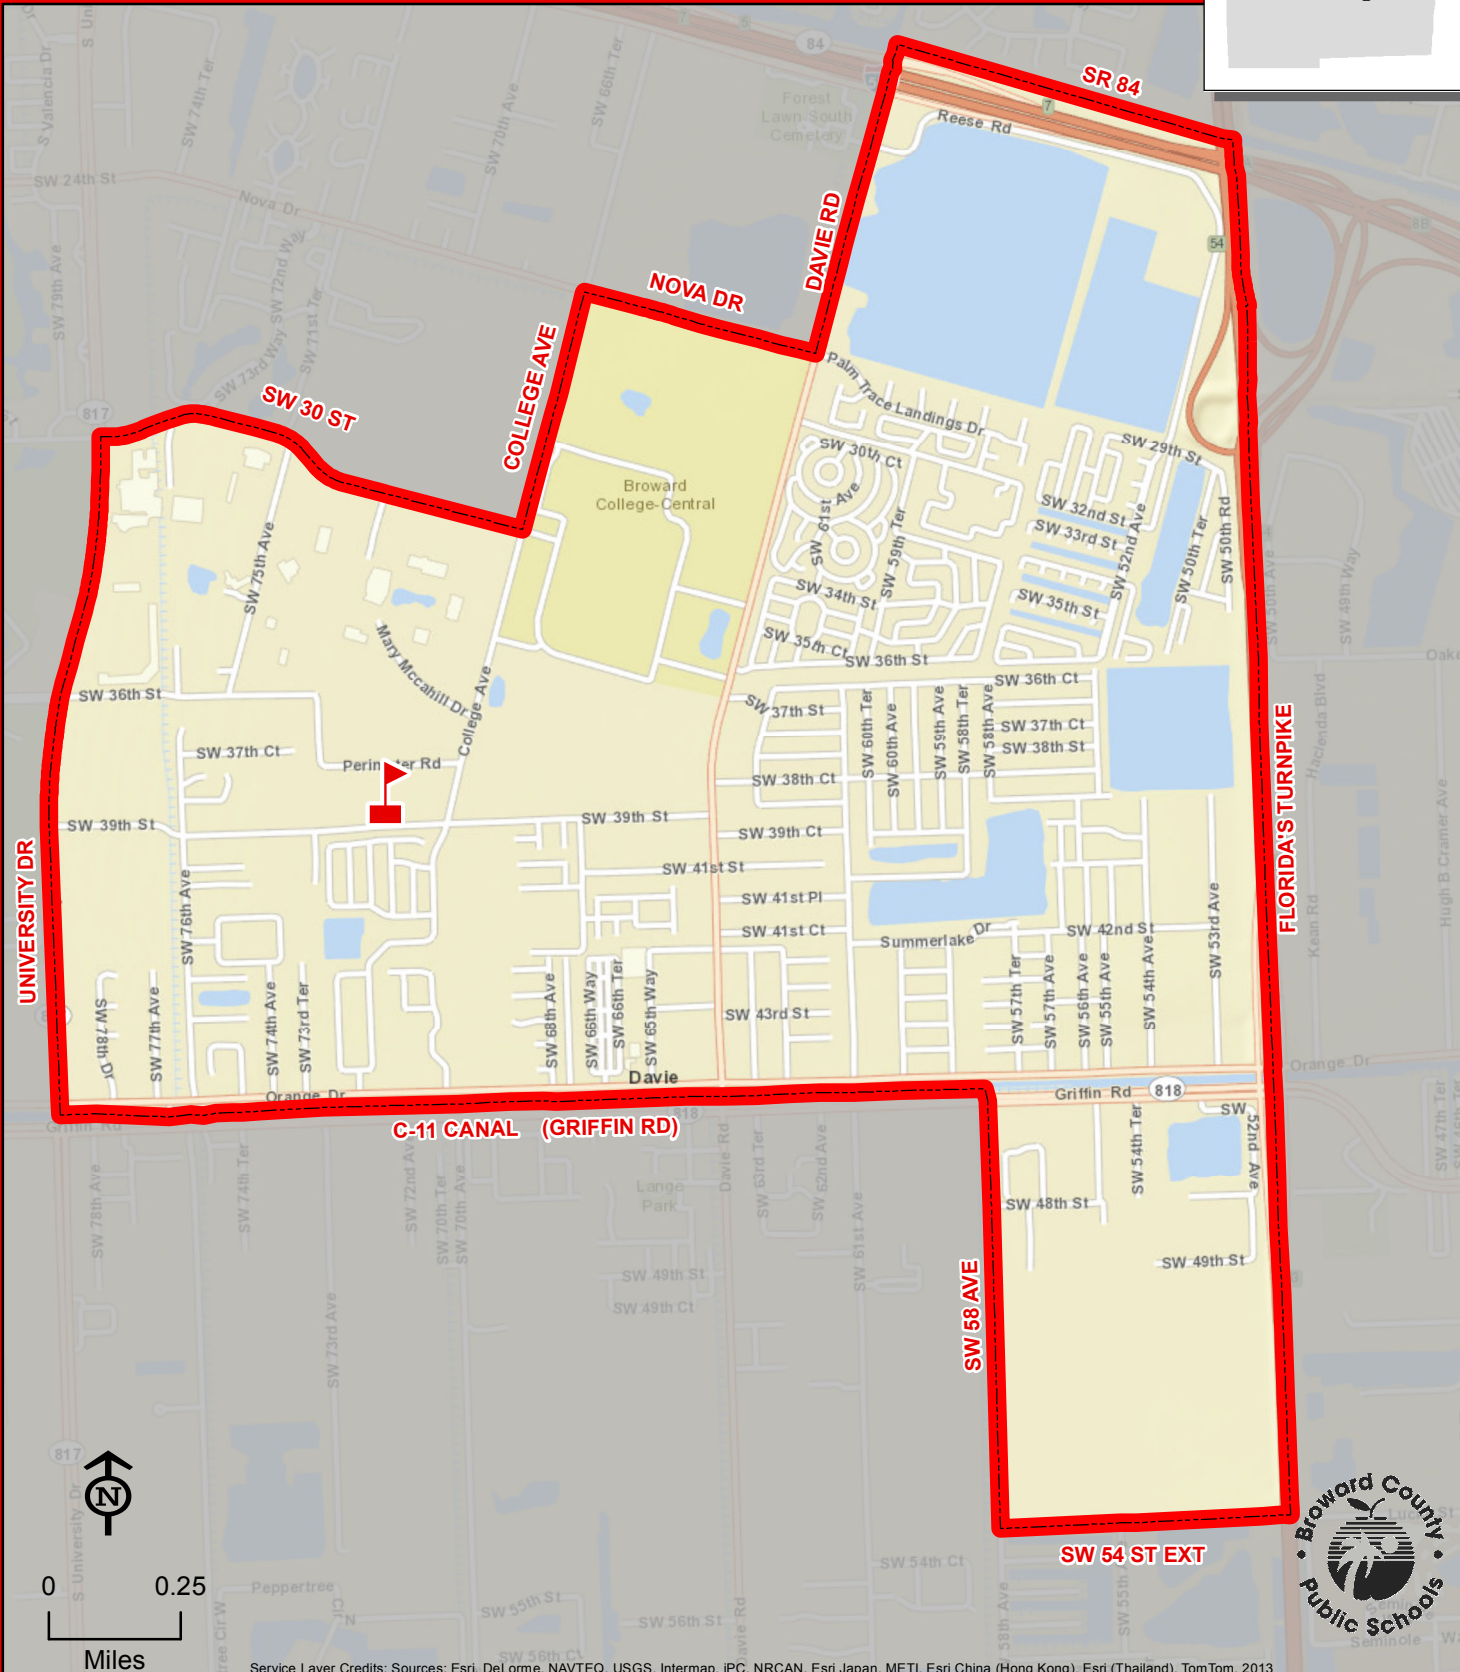

DAVIE ELEMENTARY SCHOOL

7025 SW 39 STREET
DAVIE, FLORIDA 33314
754-323-5400

Service Layer Credits: Sources: Esri, DeLorme, NAVTEQ, USGS, Intermap, IPC, NRCAN, Esri Japan, METI, Esri China (Hong Kong), Esri (Thailand), TomTom, 2013

THIS MAP IS FOR CONCEPTUAL PURPOSES ONLY AND SHOULD NOT BE USED FOR LEGAL BOUNDARY DETERMINATIONS